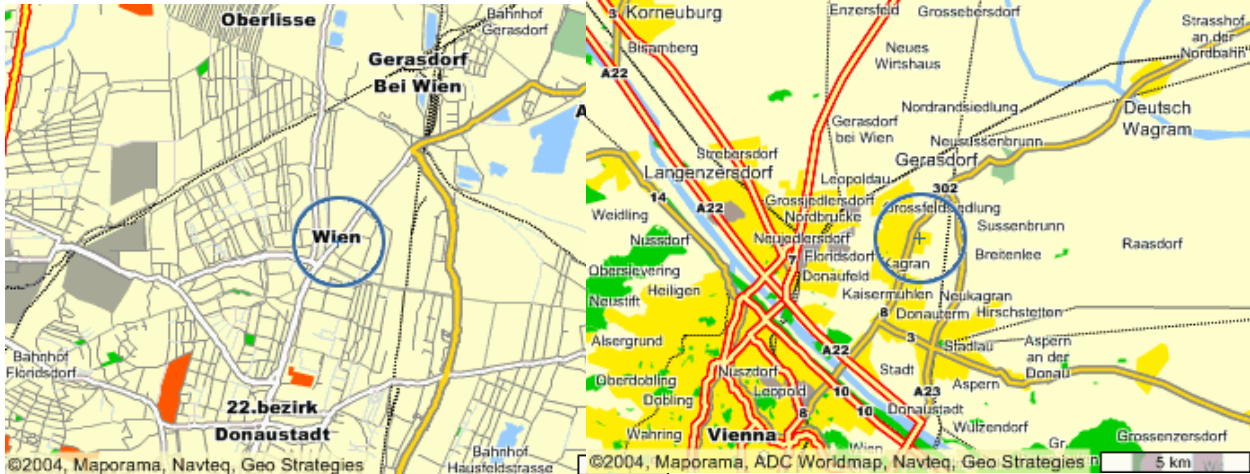

How to find GOGATEC

GOGATEC GmbH
Wagramer Straße 252
A-1220 Wien
Tel.: +43 1 258 3 257-0

**SAT-NAV / GPS-INPUT:
Wagramerstraße 246**

(looking for Wagramer Straße 252, the GPS will guide you to another address in Gerasdorf)

Mobile Gabriele AICHER 0043/(0)664/344 0 990
Gottfried KAINRADL 0043/(0)664/356 00 96

Coming from the west (Salzburg, Linz):

A1 motorway junction Steinhäusl direction **Wien-Süd (Graz)**

Motorway A2 direction **Prag/Budapest**

Keep straight on A23 direction GÄNSERNDORF

Exit RAUTENWEG

At traffic light near **KIKA** turn right in Wagramer Straße

After **XXX-LUTZ**, the next company is **APPEL** where **GOGATEC** is situated.

Down the lane, in the opposite of APPEL-warehouse, you will find our office.

Coming from the south (Graz):

A2 motorway direction **Prag/Budapest**

Keep straight on A23 direction GÄNSERNDORF

Exit RAUTENWEG

At traffic light near **KIKA** turn right in Wagramer Straße

After **XXX-LUTZ**, the next company is **APPEL** where **GOGATEC** is situated.

Down the lane, in the opposite of APPEL-warehouse, you will find our office.

Coming from the east (airport, Budapest, Bratislava):

within Vienna A4 motorway follow directions to **Prag/Brünn**

Keep straight on A23 direction GÄNSERNDORF

Exit RAUTENWEG

At traffic light near **KIKA** turn right in Wagramer Straße

After **XXX-LUTZ**, the next company is **APPEL** where **GOGATEC** is situated.

Down the lane, in the opposite of APPEL-warehouse, you will find our office.

Coming from the north or the west of Vienna (18th district):

follow Brünnerstraße, turn left to Shuttleworthstrasse B229 and follow Siemensstraße until

Julius-Ficker-Straße (B229) – turn left again

after Intersport EYBL turn left in Wagramer Straße

After **XXX-LUTZ**, the next company is **APPEL** where **GOGATEC** is situated.

Down the lane, in the opposite of APPEL-warehouse, you will find our office.

Coming from the center of Vienna, just drive over Reichsbrücke/Wagramerstraße always straight or:

follow Donaukanalstraße to direction **BUDAPEST**

on Praterbrücke turn to A23, direction **Prag/Brünn**

Keep straight on A23 direction GÄNSERNDORF

Exit LEOPOLDAU (2nd traffic light) turn left (Rautenweg)

At traffic light near **KIKA** turn right in Wagramer Straße

After **XXX-LUTZ**, the next company is **APPEL** where **GOGATEC** is situated.

Down the lane, in the opposite of APPEL-warehouse, you will find our office