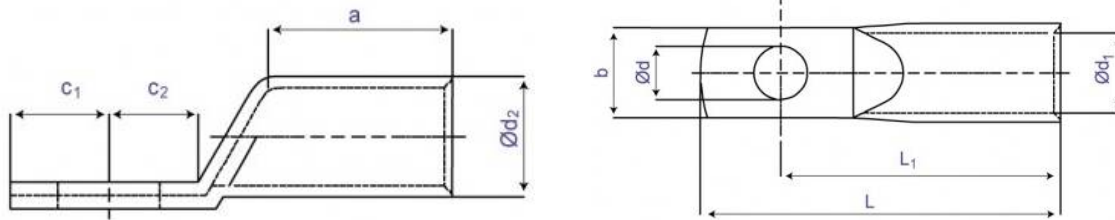

GOGAPIN KSF-SFRK Rohrkabelschuh unisoliert / *uninsulated tubular cable lugs*

Material / *material*: E-CU gal Sn. / *E-CU tube tin-plated*

Normen / *standards*: Rohrabmessung ähnlich DIN 46234 / *pipe dimension similar to DIN 46234*

Mit schmalem Flansch, für feine und mehrdrähtige Leiter / *with narrow palm, for fine and stranded conductors*

Passende Werkzeuge siehe GOGATOOL Katalog / *for appropriate tools please see GOGATOOL catalog*

mm² range	Loch für hole size	Gewicht/100Stk. kg weight/100 pcs.	Abmessungen mm dimensions mm							VPE Stk. PU	Typ type	ArtNr	€/100 Stk. /100 pcs.		
			d	d1	d2	l	l1	a	b	c1	c2				
35	M6	1,78	6,5	8,5	12,0	39,5	32,0	17,0	15,0	7,5	7,5	150	KSF-SFRK-35-M6	124510035006	124,10
50	M6	2,95	6,5	10,0	14,0	47,0	37,0	19,0	15,0	10,0	10,0	120	KSF-SFRK-50-M6	124510050006	197,00
	M8	2,82	8,5	10,0	14,0	47,0	37,0	19,0	17,0	10,0	10,0		KSF-SFRK-50-M8	124510050008	
70	M10	3,08	10,5	10,0	14,0	51,0	39,0	19,0	19,0	12,0	12,0	80	KSF-SFRK-50-M10	124510050010	269,00
	M8	4,10	8,5	12,0	16,5	53,0	43,0	21,0	17,0	10,0	10,0		KSF-SFRK-70-M8	124510070008	
	M12	4,22	13,0	12,0	16,5	59,0	46,0	21,0	19,0	13,0	13,0		KSF-SFRK-70-M12	124510070012	
95	M8	5,46	8,5	13,5	18,0	60,0	48,0	25,0	19,0	12,0	12,0	60	KSF-SFRK-95-M8	124510095008	352,00
	M10	5,13	10,5	13,5	18,0	60,0	48,0	25,0	19,0	12,0	12,0		KSF-SFRK-95-M10	124510095010	
120	M12	5,15	13,0	13,5	18,0	62,0	49,0	25,0	19,0	13,0	13,0	50	KSF-SFRK-95-M12	124510095012	393,00
	M8	5,94	8,5	15,0	19,5	65,0	51,0	26,0	19,0	14,0	14,0		KSF-SFRK-120-M8	124510120008	
	M10	5,81	10,5	15,0	19,5	65,0	51,0	26,0	19,0	14,0	14,0		KSF-SFRK-120-M10	124510120010	
150	M12	5,92	13,0	15,0	19,5	65,0	51,0	26,0	19,0	14,0	14,0	30	KSF-SFRK-120-M12	124510120012	445,00
	M8	6,80	8,5	16,5	21,0	70,0	56,0	30,0	19,0	14,0	14,0		KSF-SFRK-150-M8	124510150008	
	M10	6,75	10,5	16,5	21,0	70,0	56,0	30,0	19,0	14,0	14,0		KSF-SFRK-150-M10	124510150010	
185	M12	7,15	13,0	16,5	21,0	72,0	57,0	30,0	19,0	15,0	15,0	25	KSF-SFRK-150-M12	124510150012	648,00
	M10	10,59	19,0	19,0	24,0	83,0	65,0	30,0	24,5	18,0	18,0		KSF-SFRK-185-M10	124510185010	
	M12	11,09	13,0	19,0	24,0	83,0	65,0	30,0	31,0	18,0	18,0		KSF-SFRK-185-M12	124510185012	
240	M16	9,76	17,0	19,0	24,0	83,0	65,0	30,0	31,0	18,0	18,0	25	KSF-SFRK-185-M16	124510185016	824,00
	M10	12,70	10,5	21,0	26,6	95,0	72,0	35,0	31,0	17,0	18,0		KSF-SFRK-240-M10	124510240010	
	M12	13,72	13,0	21,0	26,6	95,0	72,0	35,0	31,0	17,0	18,0		KSF-SFRK-240-M12	124510240012	
	M16	13,28	17,0	21,0	26,6	95,0	72,0	35,0	31,0	17,0	18,0		KSF-SFRK-240-M16	124510240016